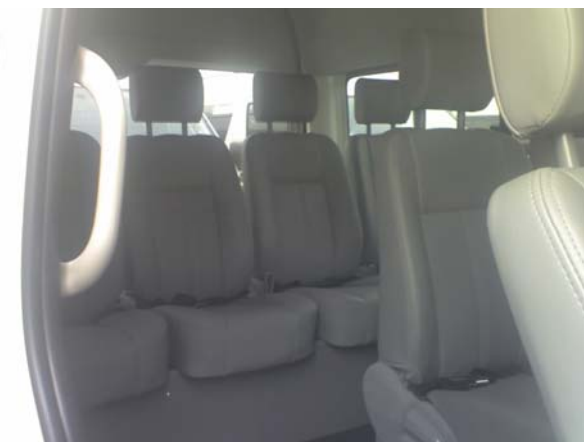

1928

Toyota HIACE

Car description

Type Van,

4 door

11 passengers

Cd Player

Air Conditioning

DVD/CD player

Leather interior

front power windows

remote central locking